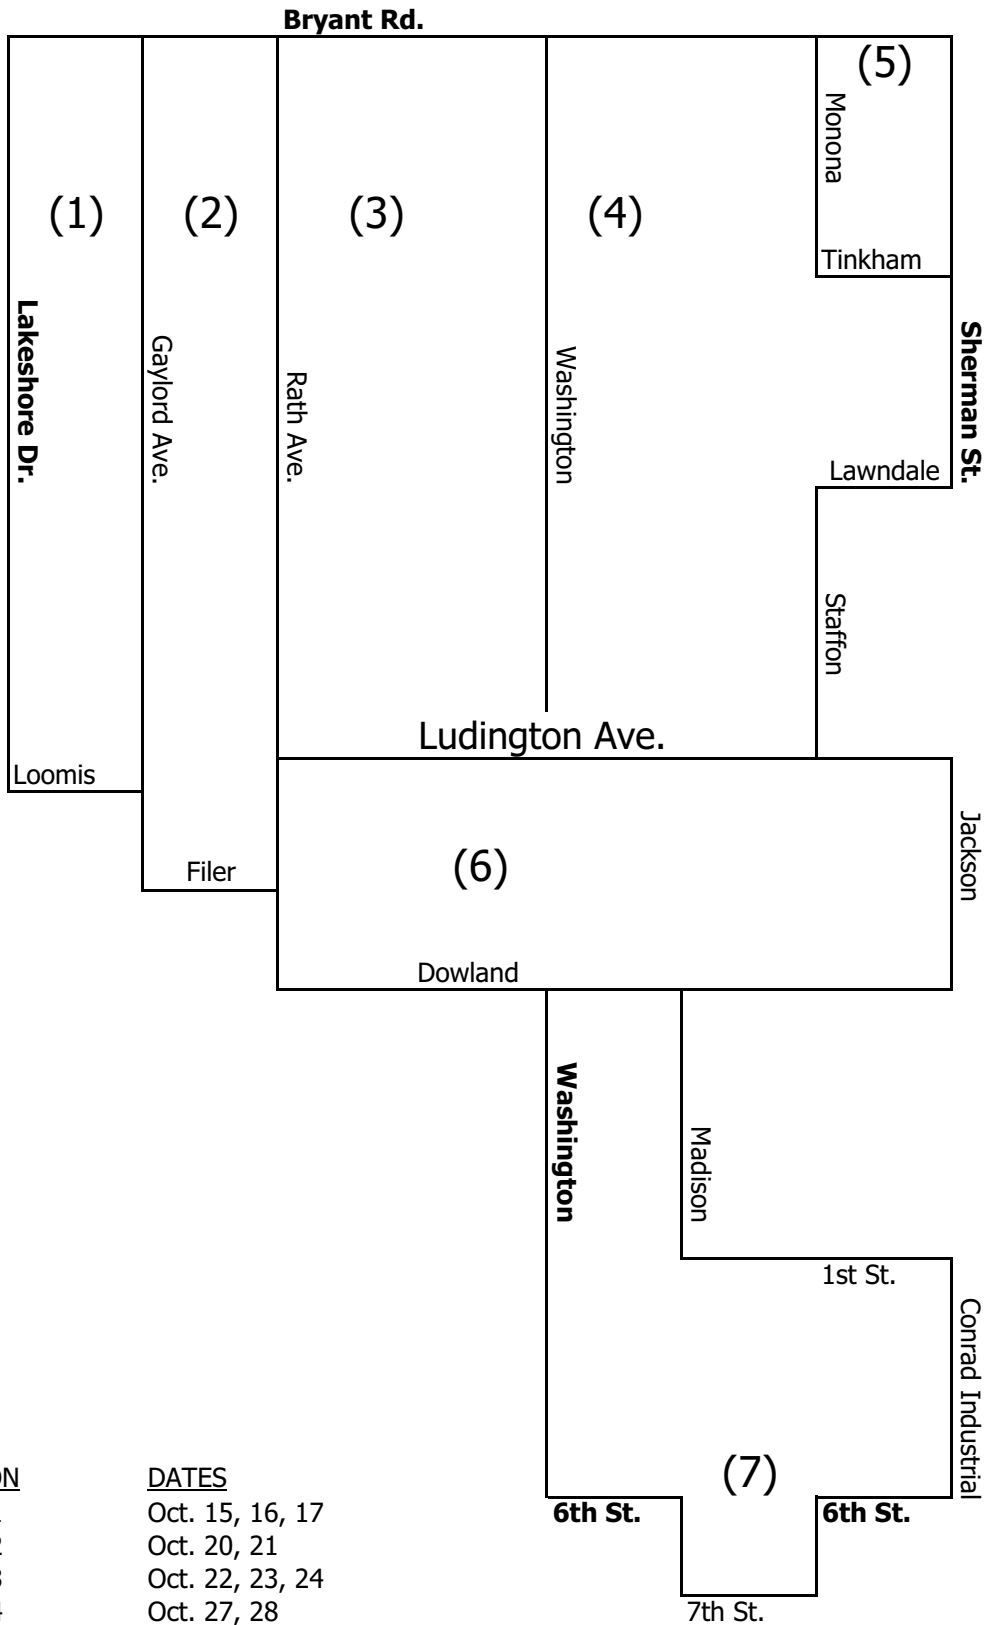

FALL LEAF PICKUP SCHEDULE - 2008
 CITY OF LUDINGTON
 DEPT. OF PUBLIC WORKS

SECTION

- 1
- 2
- 3
- 4
- 5
- 6
- 7

DATES

- Oct. 15, 16, 17
- Oct. 20, 21
- Oct. 22, 23, 24
- Oct. 27, 28
- Oct. 28, 29, 30, 31
- Nov. 3, 4, 5, 6, 7
- Nov. 10, 11, 12

LEAF CORRAL

SATURDAYS ONLY
 OCT. 11TH - NOV. 22ND
 1PM - 5PM