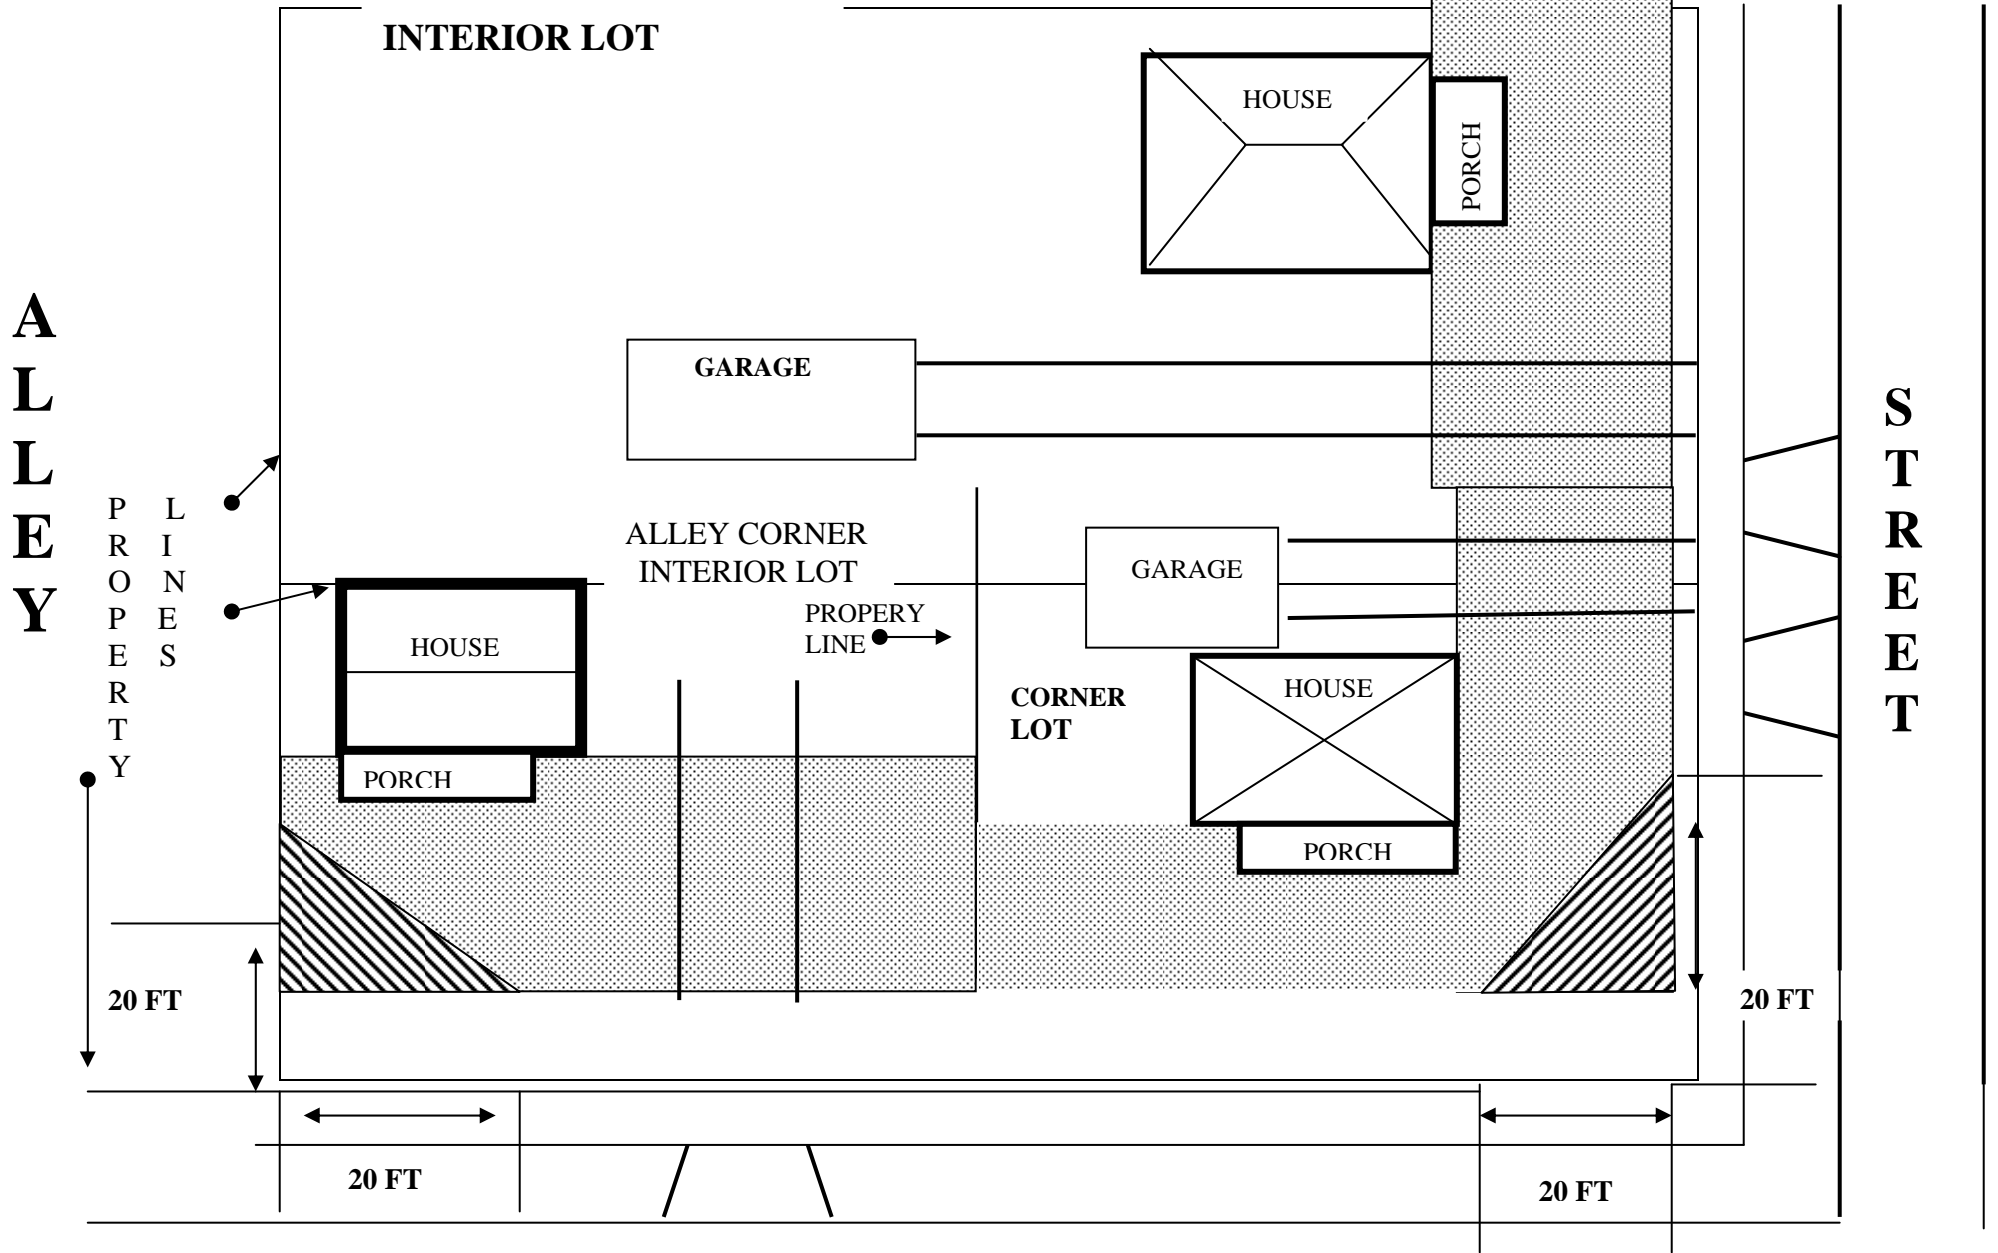

FENCES AND HEDGES

-  FRONT YARD AREA: 4' MAXIMUM HEIGHT FOR OPEN OR COMBINATION FENCES
3' MAXIMUM HEIGHT FOR VISUALLY RESTRICTIVE OR SOLID FENCES
-  REAR AND SIDE YARD FENCES: 6' MAXIMUM HEIGHT
-  VISION CORNERS : 4' MAXIMUM HEIGHT FOR VISUALLY OPEN OR COMBINATION FENCES

PUBLIC RIGHT OF WAY

STREET

****Note : See the ordinance text for all rules and exceptions.**