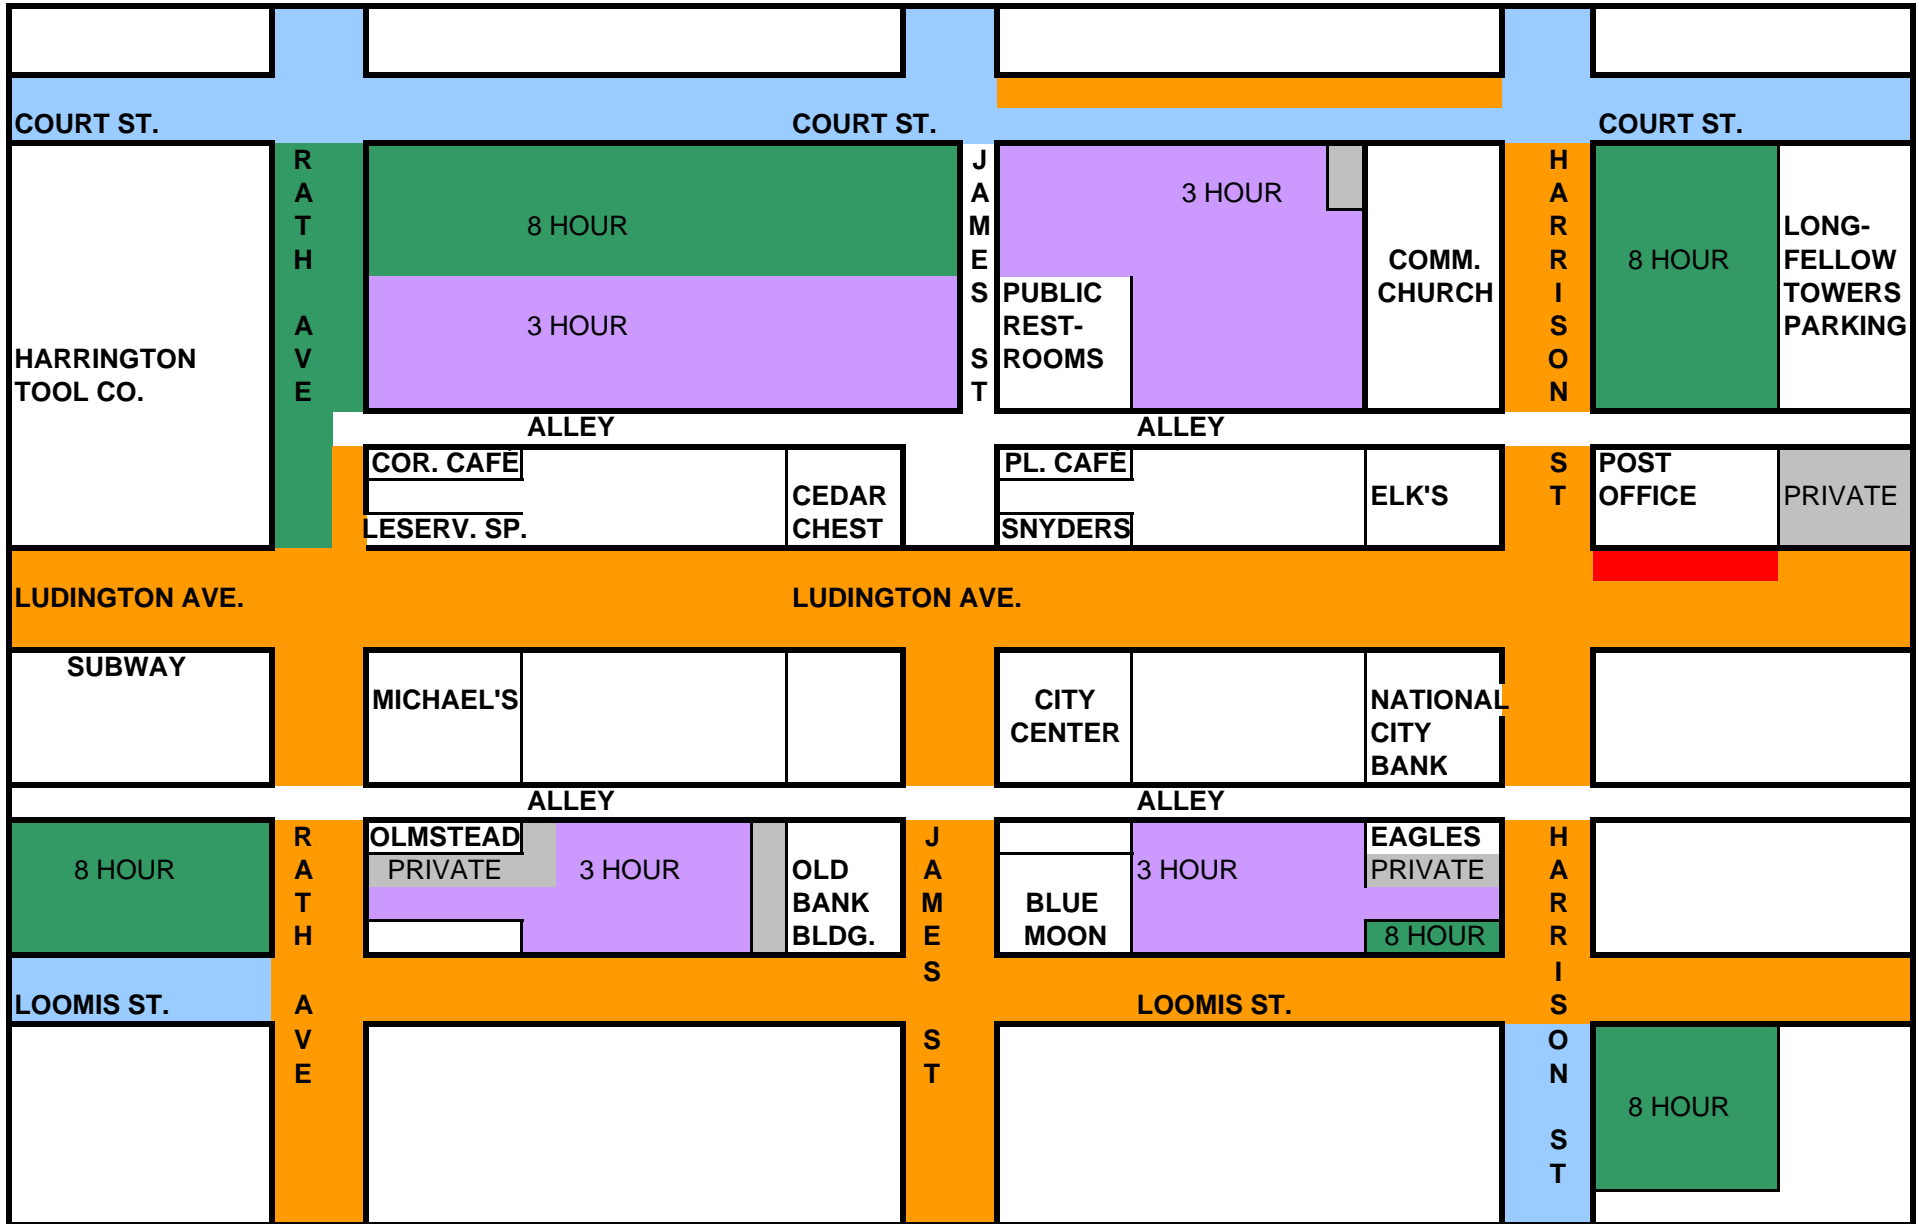

CITY OF LUDINGTON DOWNTOWN AREA TIMED PARKING

(Timed parking in effect from 9:00 am - 6:00 pm Monday - Saturday)

(NORTH)

8 HOUR
3 HOUR
2 HOUR
15 OR 30 MIN.
NO LIMIT
PRIVATE PROP.

(SOUTH)